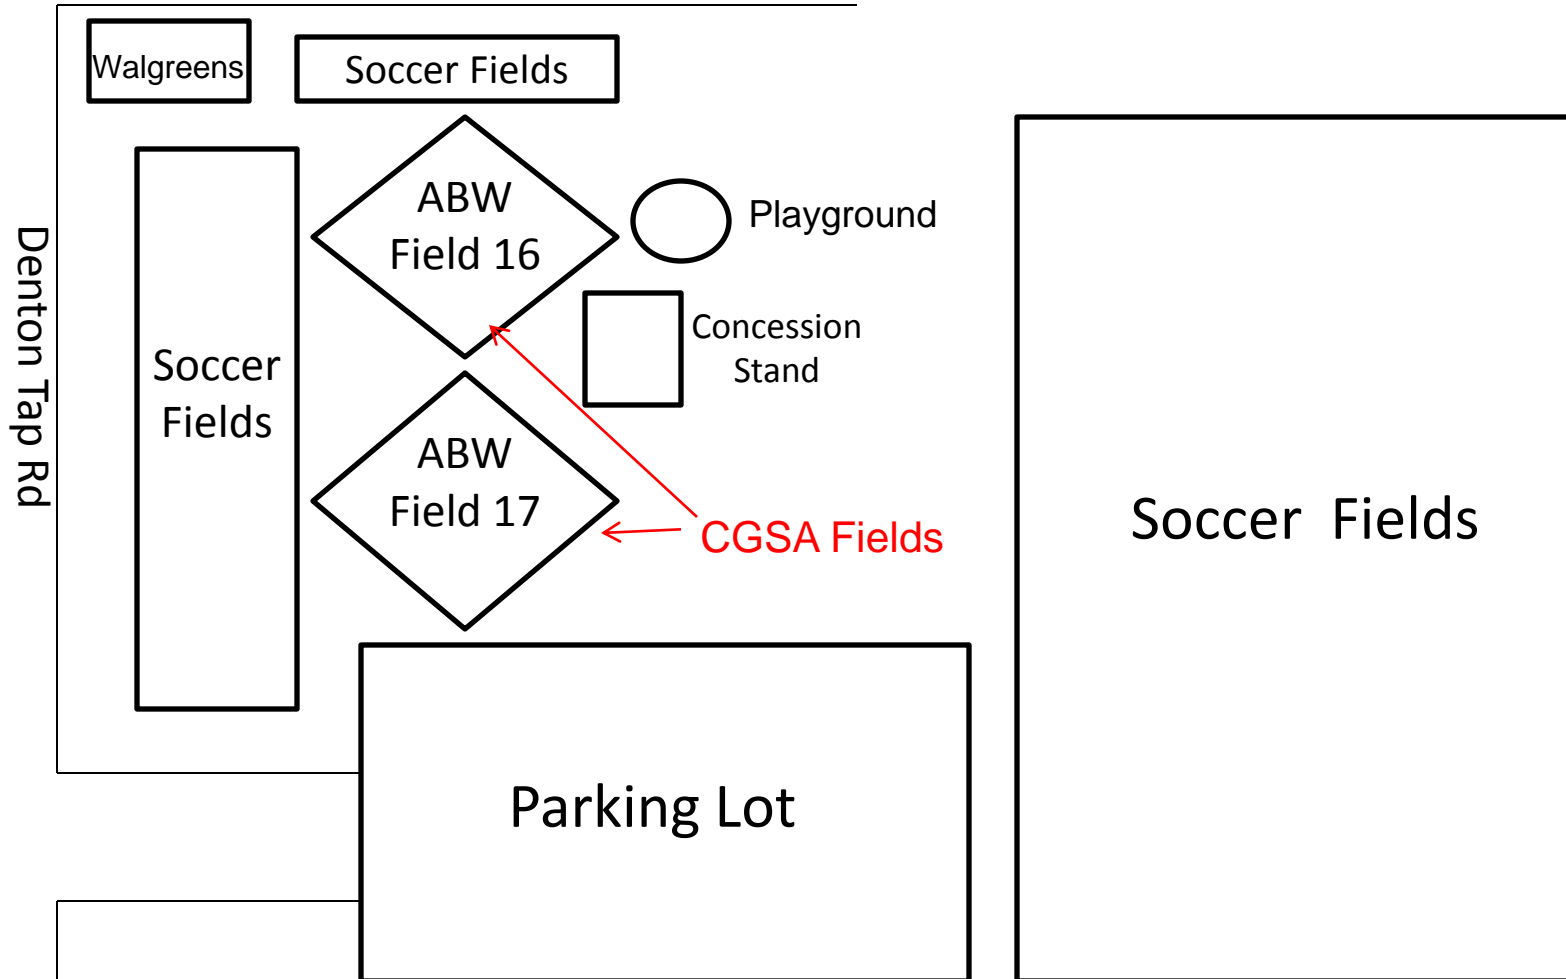

# CGSA Andy Brown West Practice Field Map

Coppell  
High School

CGSA Andy Brown West Practice Fields  
are located off Denton Tap Rd. north of  
Parkway Blvd.

Parkway Blvd

Soccer has right of way when games are scheduled in outfield at ABW. CGSA teams MUST ENSURE that batted balls or thrown balls do not enter soccer field of play. Any conflicts with soccer will jeopardize CGSA's ability to use ABW practice fields.