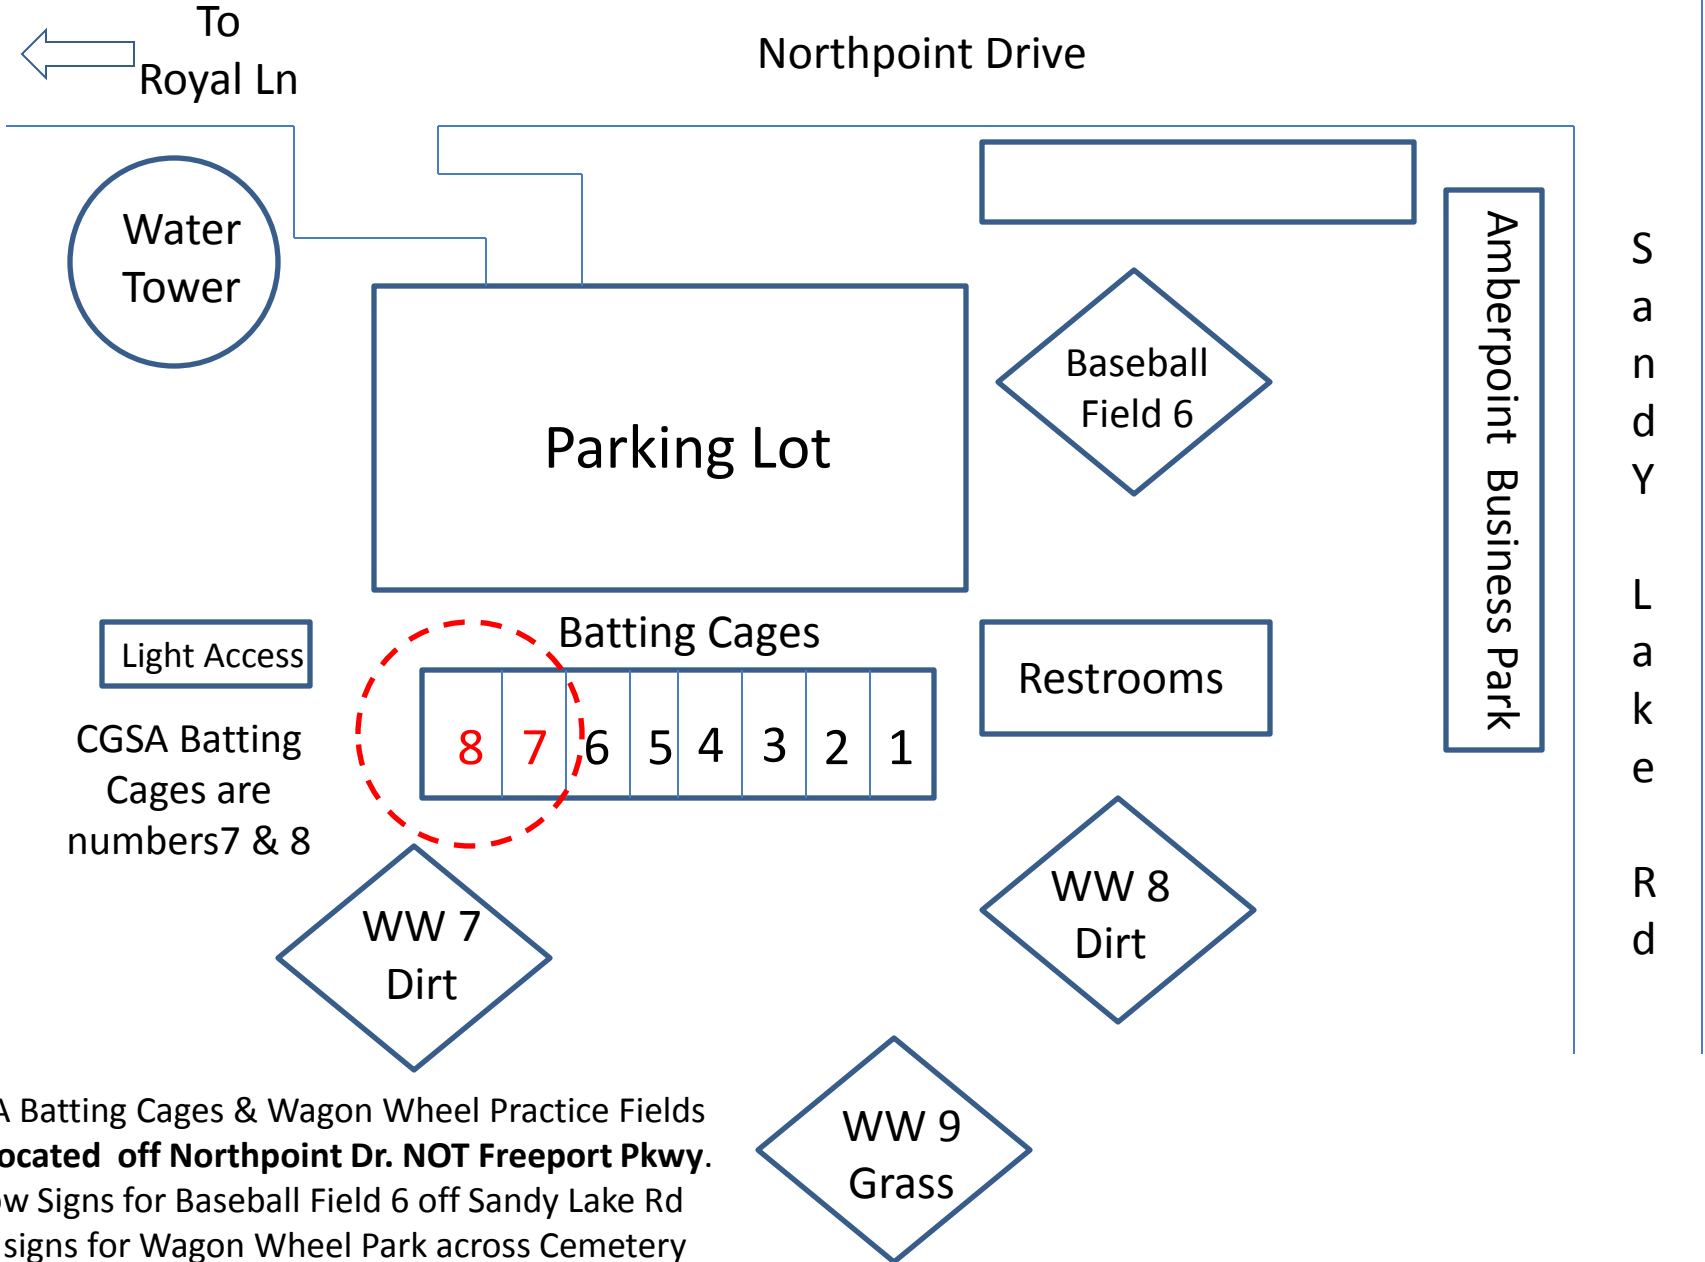

CGSA Wagon Wheel Practice Field Map

Staples Warehouse

CGSA Batting Cages & Wagon Wheel Practice Fields are **located off Northpoint Dr. NOT Freeport Pkwy.** Follow Signs for Baseball Field 6 off Sandy Lake Rd NOT signs for Wagon Wheel Park across Cemetery